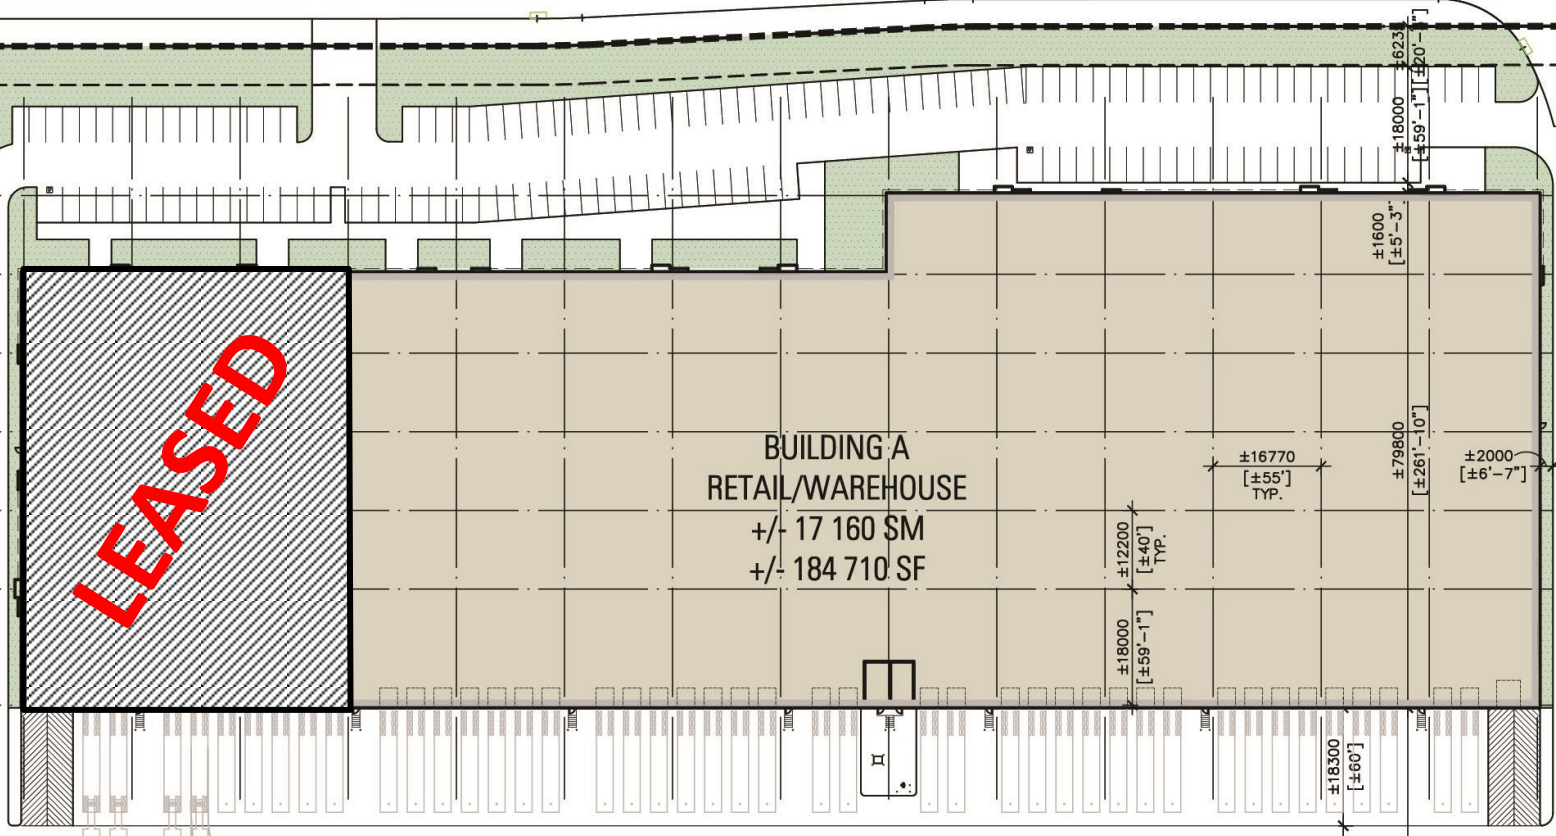

PROPERTY LINE
U.R.W.
6M SETBACK

LEASED

**BUILDING A
RETAIL/WAREHOUSE**

+/- 17 160 SM
+/- 184 710 SF

PROPERTY LINE
6M SETBACK

0 1"
±18300
[±60']

0 2"
±79800
[±261'-10"]

±1600
[±5'-3"]

±16770
[±55']
TYP.

±2000
[±6'-7"]

±28460
[±93'-4"]

±18000 ±623
[±59'-1"] [±20'-1"]